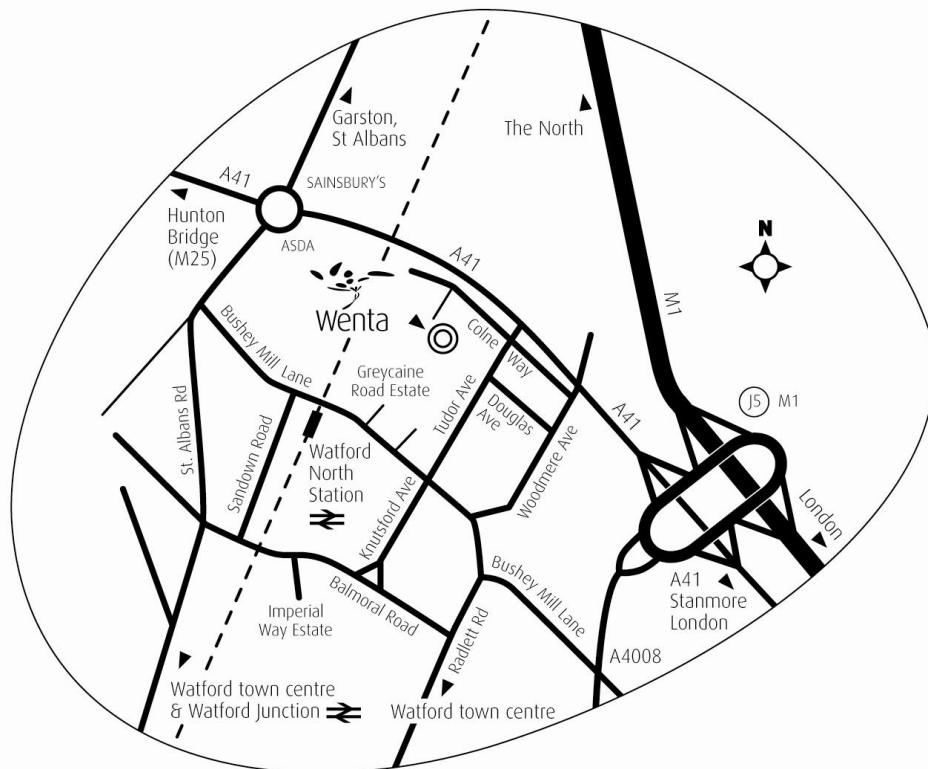

How to Find Wenta's Watford Office

The Wenta Business Centre
Colne Way
Watford
Hertfordshire
WD24 7ND

T 01923 247373
F 0845 371 0892
E admin@wenta.co.uk
W www.wenta.co.uk

Directions from M1 Junction 5

- Take A41 North (Watford/Aylesbury)
- Drive through traffic lights at Woodmere Avenue junction
- Turn next left into Tudor Avenue and immediately right into Colne Way

Please take note of the above directions as many Sat Navs will not recognise our site and will direct you to the residential area behind our site.

Car Parking

- Park in Colne Way – adjacent to the Business Centre and follow the signs to The Wenta Business Centre