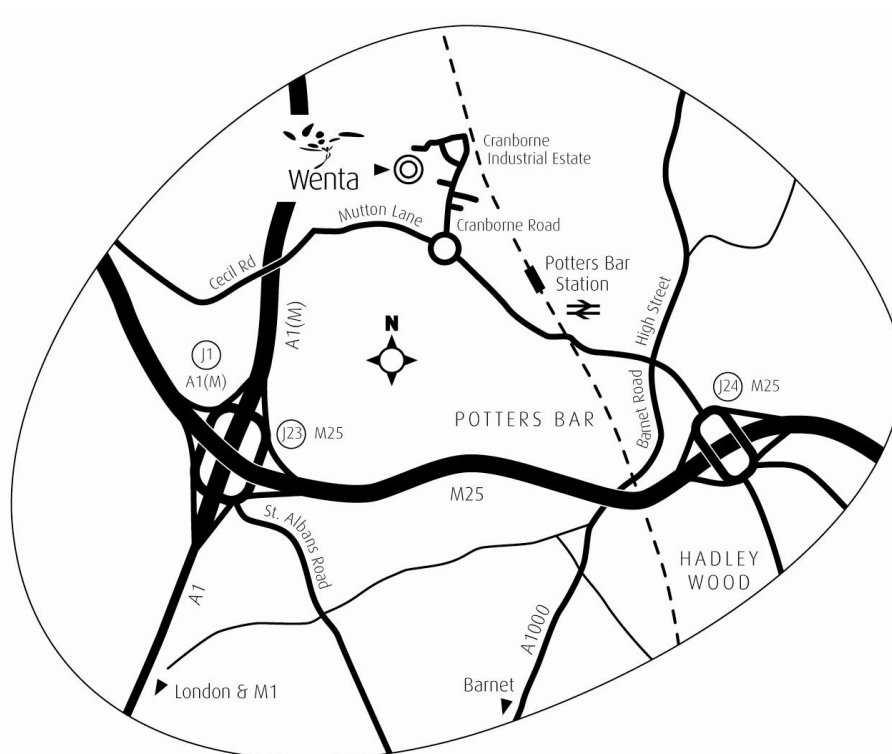

How to Find Wenta's Potters Bar Office

The Enterprise Centre
Cranborne Road
Potters Bar
Hertfordshire
EN6 3DQ

T 01707 663610
F 01707 648705
E admin@wenta.co.uk
W www.wenta.co.uk

Directions from M25 Junction 24:

- Take the turning for Potters Bar (A111 – Southgate Road)
- Proceed along Southgate Road until you reach a crossroads with the High Street
- Go straight over the crossroads into Mutton Lane
- Continue along Mutton Lane until you reach a mini roundabout
- At the mini roundabout turn right into Cranborne Road
- Continue along Cranborne Road onto the Cranborne Industrial Estate
- On the Industrial Estate take the first left by Shanklins Motor Company
- The Enterprise Centre is then the next turning on the left hand side

Car Parking:

- Park in the Visitors Car Parking Area by the Reception