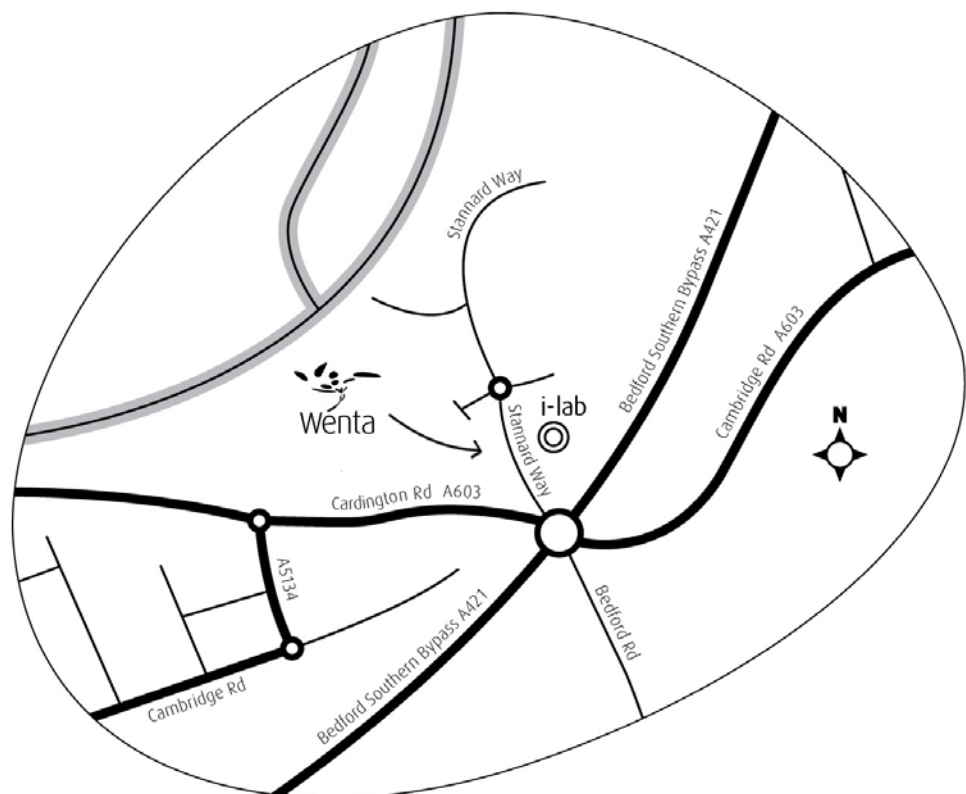

How to find Wenta's Bedford office

Bedford i-lab
Priory Business Park
Stannard Way
Bedford
MK44 3RZ

T: 01234 834666
E: admin@wenta.co.uk
W: www.wenta.co.uk

Directions

From the M1:

- Exit the M1 at Junction 13, signposted Bedford
- Take the second exit at the roundabout, signposted A421
- At the next roundabout take the second exit onto the A421 New Bedford bypass
- Continue straight for approx 15 minutes
- At the Priory Business Park roundabout take the second exit labelled Stannard Way
- Take the first right into the i-lab car park

From the town centre:

- From the high street continue straight towards the bridge over the river
- At the roundabout take the first exit onto Rope Walk
- At the next roundabout take the third exit onto Cardington Road
- At the Tesco roundabout take the third exit continuing on to Cardington Road
- Continue straight and cross over the mini roundabout
- At the next roundabout take the first exit
- At the large roundabout take the first exit signposted Stannard Way
- Take the first right into the i-lab car park