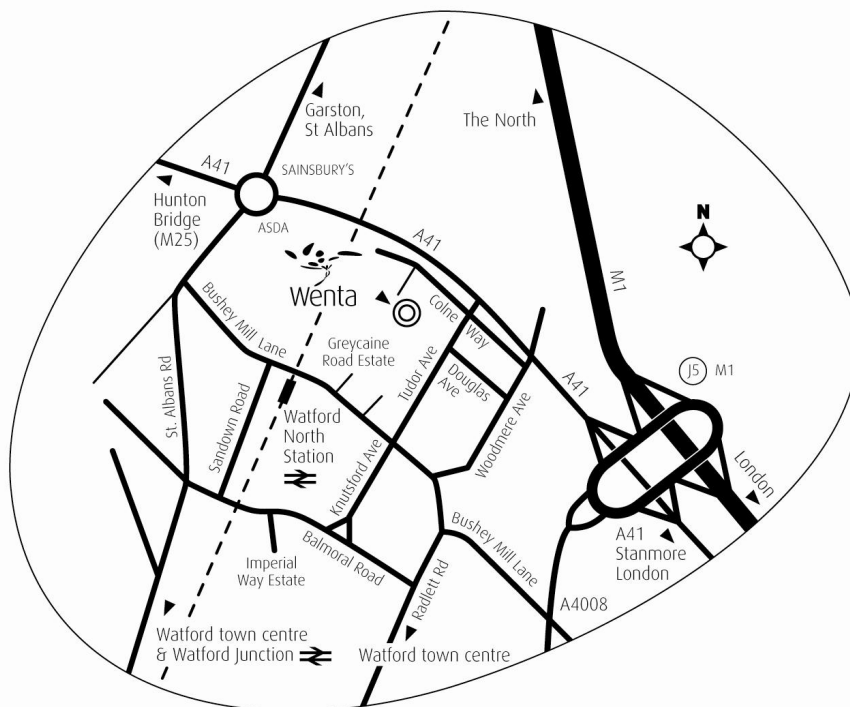

How to Find Wenta's Watford Office

The Wenta Business Centre
Colne Way
Watford
Hertfordshire
WD24 7ND

T 0845 371 0891
F 0845 371 0892
E admin@wenta.co.uk
W www.wenta.co.uk

Directions from M1 Junction 5

- Take A41 North (Watford/Aylesbury)
- Drive through traffic lights at Woodmere Avenue junction
- Turn next left into Tudor Avenue and immediately right into Colne Way

Car Parking

- Park in Colne Way – adjacent to the Business Centre and follow the signs to The Wenta Business Centre.

Report to reception on arrival.